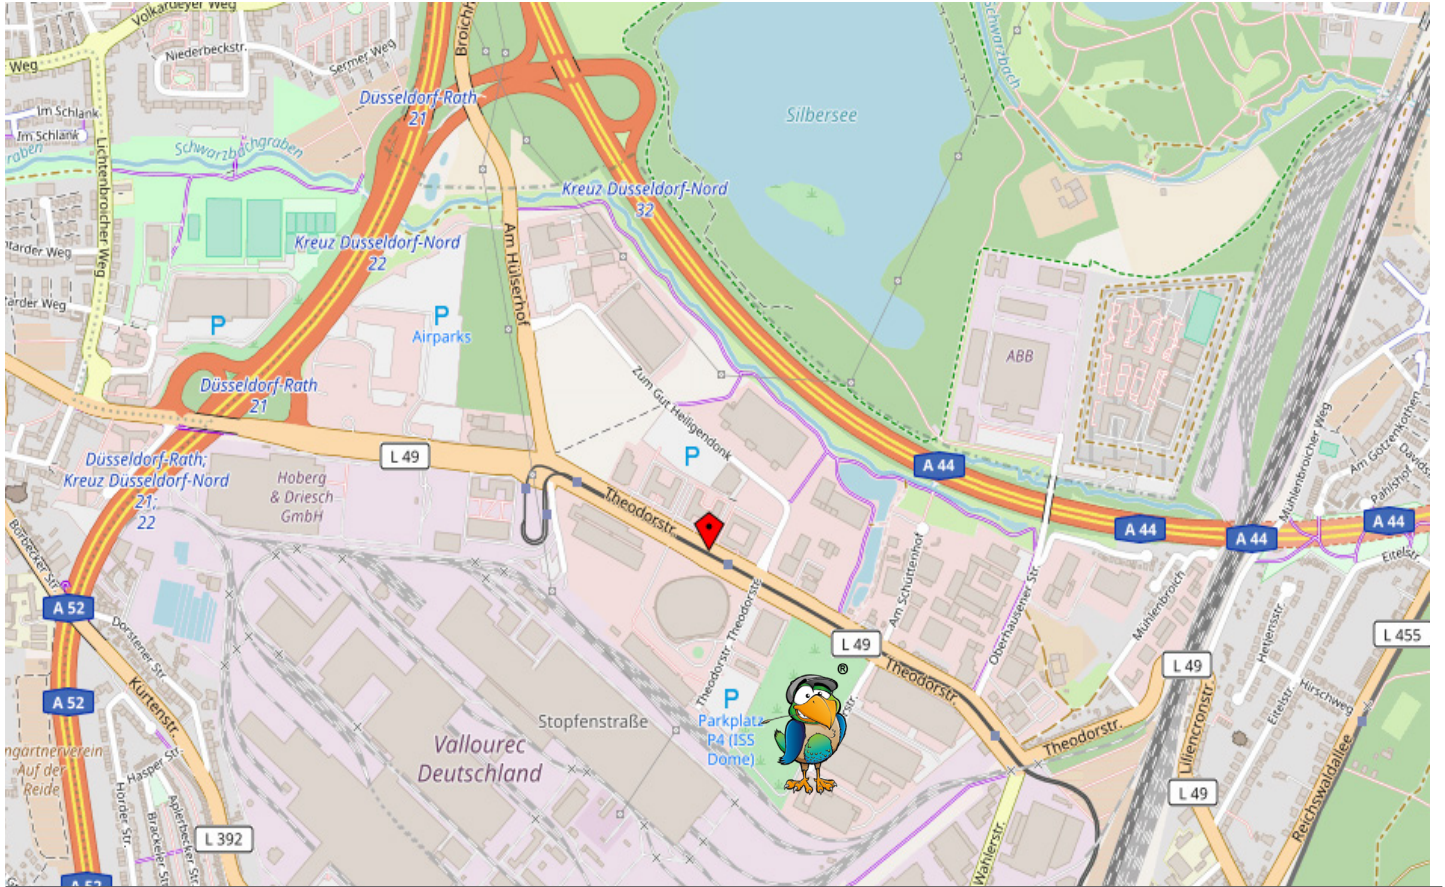

## PARKVOGEL ISS DOME CAR PARK | Driving directions

## PARKVOGEL ISS DOME CAR PARK | Information at a glance

PARKVOGEL ISS DOME CAR PARK	
Maximum height	unrestricted
Type of car park	Car park
Distance to terminal	Shuttle bus transfer time 9 minutes
Price	9,00 Euro / day 39,00 Euro / 8 days
Directions	Theodorstr. 281 – 40472 Düsseldorf Highway exit ISS DOME
Number of parking spaces	350 parking spaces

### Driving directions

From Ratingen / Mönchengladbach: Take the A44 to the Autobahnkreuz Düsseldorf-Nord, take the A52 in the direction of Düsseldorf and take the exit Düsseldorf-Rath (21).

From Essen: Take the A52 in the direction of Düsseldorf to the exit Düsseldorf-Rath (21), at the exit turn left onto Theodorstraße, approx. 2 km to ISS DOME.