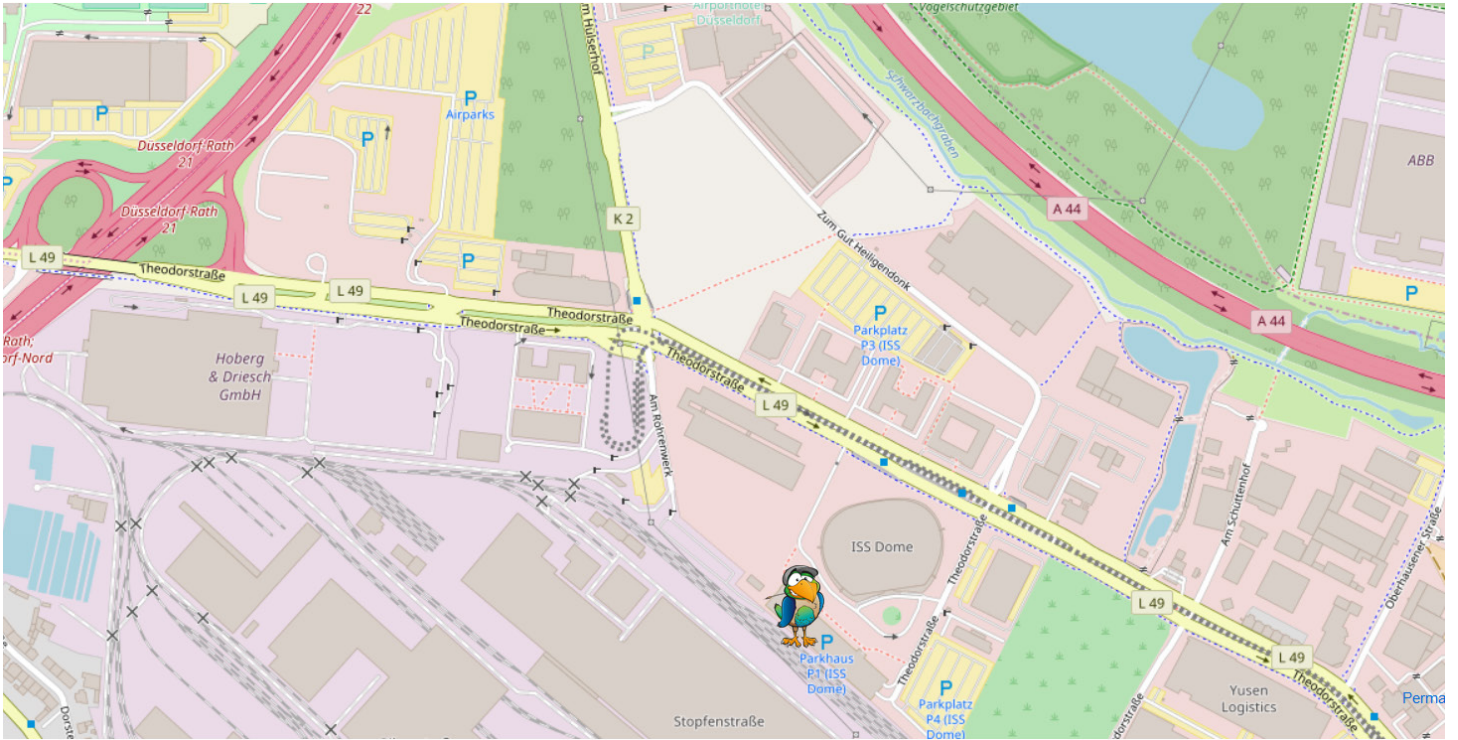

## PARKVOGEL ISS DOME | Driving direction

## PARKVOGEL ISS DOME | Information at a glance

PARKVOGEL ISS DOME	
Maximum height	2,00 m
Type of car park	Car park
Distance to terminal	Shuttlebustransfertime 9 minutes
Price	9,00 Euro / day 39,00 Euro / 8 days
Directions	Highway exit ISS DOME
Number of parking spaces	1.500 parking spaces

### Driving directions

From Ratingen / Mönchengladbach: Take the A44 to the Autobahnkreuz Düsseldorf-Nord, take the A52 in the direction of Düsseldorf and take the exit Düsseldorf-Rath (21).

From Essen: Take the A52 in the direction of Düsseldorf to the exit Düsseldorf-Rath (21), at the exit turn left onto Theodorstraße, approx. 2 km to ISS DOME.

The exact address of ISS DOME parking is:  
Theodorstr. 281 – 40472 Düsseldorf.