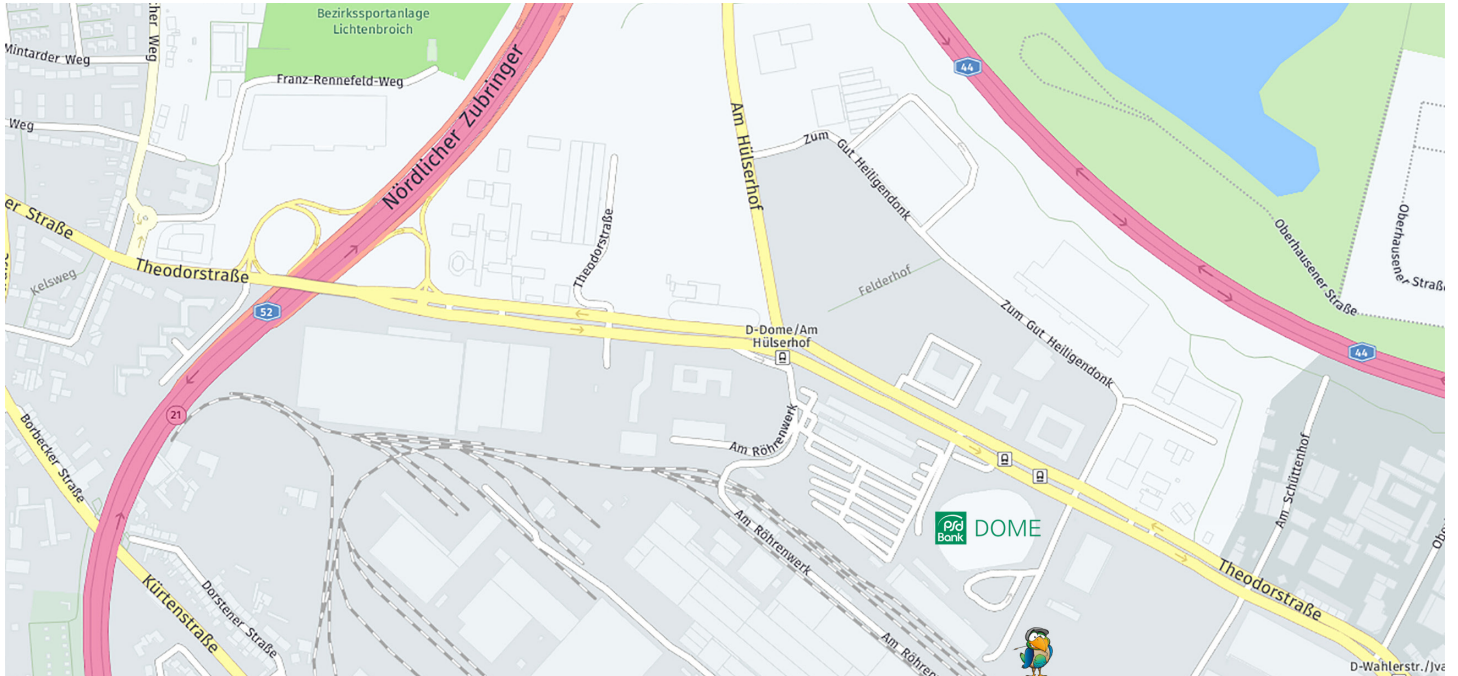

PARKVOGEL CAR PARK at PSD BANK DOME | Directions

Information at a glance

CAR PARK at PSD BANK DOME	
Maximum height	unrestricted
Type of car park	Car park
Transfer	Shuttle bus (9 minutes)
Price	19,00 Euro / day 39,00 Euro / 8 days
Directions	Theodorstr. 281 40472 Düsseldorf Highway exit Düsseldorf-Rath (21)
Number of parking spaces	350 parking spaces

Driving directions

From Ratingen / Mönchengladbach: Take the A44 to the Autobahnkreuz Düsseldorf-Nord, take the A52 in the direction of Düsseldorf and take the exit Düsseldorf-Rath (21), at the exit turn left onto Theodorstraße, approx. 1 km to PSD BANK DOME.

From Essen: Take the A52 in the direction of Düsseldorf to the exit Düsseldorf-Rath (21), at the exit turn left onto Theodorstraße, approx. 2 km to PSD BANK DOME.